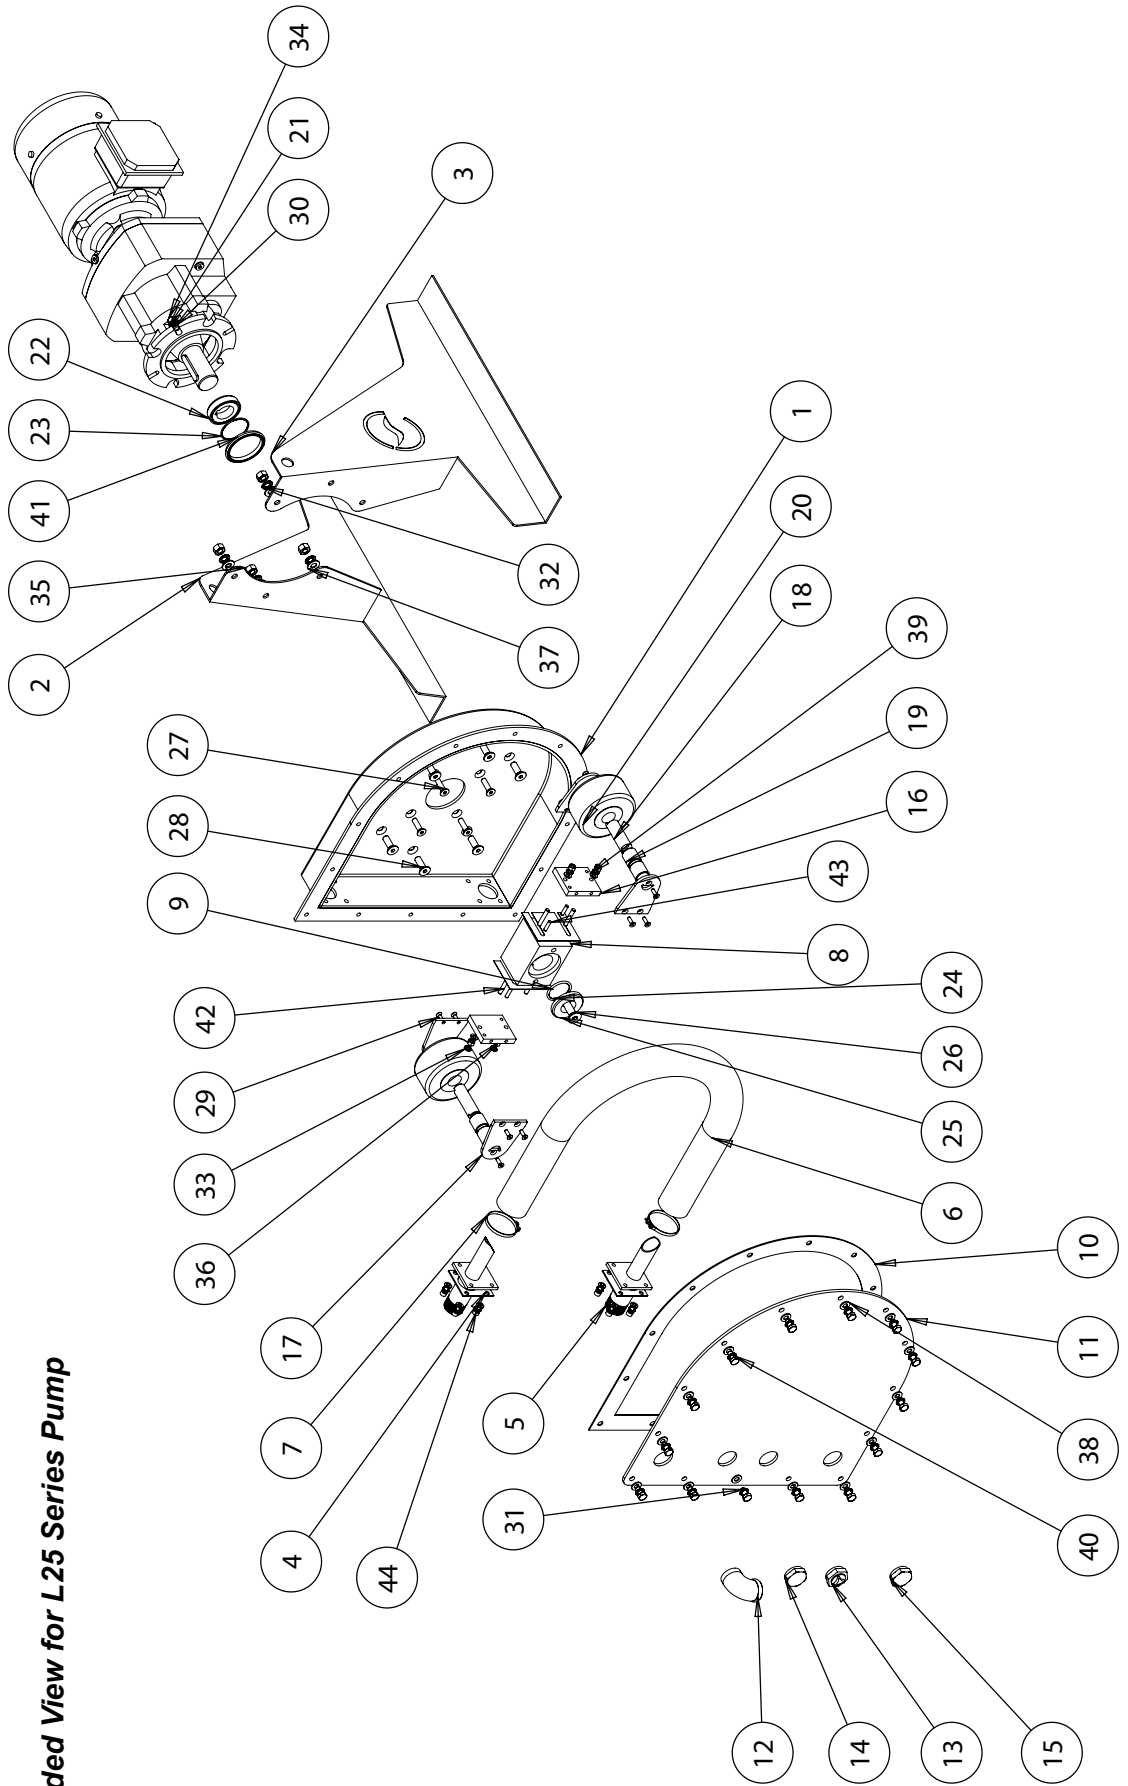

Exploded View for L25 Series Pump

L25 Series Pump Parts List

Item No.	Part Number	Description	* Weight (gramme) Per Unit	Qty.
1	L-25-PH-1	Housing Body	10261.38	1
2	L-25-F-L-1	Pump Frame Left	3329.15	1
3	L-25-F-R-1	Pump Frame Left	3329.16	1
4	L-25-HC-CS-1	Hose Flange Seal	6.40	2
5	L-25-HC-1	Hose Connector	440.46	2
6**	L-25-NRH	Pump Hose - NATURAL RUBBER	1324.25	1
	L-25-NRH-FG	Pump Hose - NATURAL RUBBER (FOOD GRADE)	1324.25	1
	L-25-NIT-IND	Pump Hose - NITRILE (INDUSTRIAL)	1324.25	1
	L-25-NIT-FG	Pump Hose - NITRILE (FOOD GRADE)	1324.25	1
	L-25-EPDM	Pump Hose - EPDM	1324.25	1
	L-25-HYP	Pump Hose - HYPALON	1324.25	1
7**	LC-4016	Hose Clip	8.88	2
8	L-25-R-1	Rotor	802.91	1
9	L20/L25-SH-3 / L20/L25-SH-4	Shim 0.6mm / Shim 1.0mm	19.15	4/8
10	L-25-FC-DS-1	Front Cover Door Seal	126.95	1
11	L-25-FC-1	Front Cover	6753.39	1
12	LT-5100S	Breather Elbow	101.92	1
13	LT-5012	Sight Glass	32.68	1
14	LP-1001	Fill Plug	28.81	1
15	LP-1002	Drain Plug	28.81	1
16	L-25-ROL-M-1	Roller Mount	266.78	2
17	L-25-ROL-SP-1	Roller Side Plate	169.30	4
18	L-25-ROL-SH-2	Roller Shaft	144.44	2
19	L-25-ROL-B-1	Roller Bush	27.59	4
20	L-25-ROL-1	Roller	362.62	2
21	L-25-Gearbox	Gearbox		1
22	L-25-R-RS-3	Rotor Spacer	168.62	1
23	LS-6806	Rotor Spacer O Ring	0.55	1
24	LS-6100	Rotor Clamp Washer O Ring	1.39	1
25	L-25-R-RC-3	Roller Clamp Washer	105.89	1
26	LB-1266	Rotor Clamp Screw		1
27	LB-1215	Gearbox to Housing Fixing		4
28	LB1227	Frame Mounting Fixing		6
29	LB-1257	Roller Side Plate Fixing		12
30	LW-3001	Flat Washer		4
31	LW-3101	Spring Washer		18
32	LW-3102	Spring Washer		6
33	LW-3100	Spring Washer		12
34	LN-2000	Nut		4
35	LN-2002	Nut		6
36	LN-4010	Nut		4
37	LW-3002	Flat Washer		6
38	LW-3001	Flat Washer		14
39	LW-3000	Flat Washer		12
40	LB-1012	Front Cover Fixing		14
41	LS-6001	Drive Protection Seal		1
42	LB-1278	Roller Mount Fixing		4
43	LD-7008	Roller Mout Dowel		4
44	LB-1103	Hose Connector Fixing		8

* 1 g = 0.0353 ounce / 0.0022 pound

** Recommended spares with 2.5 litres of Envirolube Lubricant.